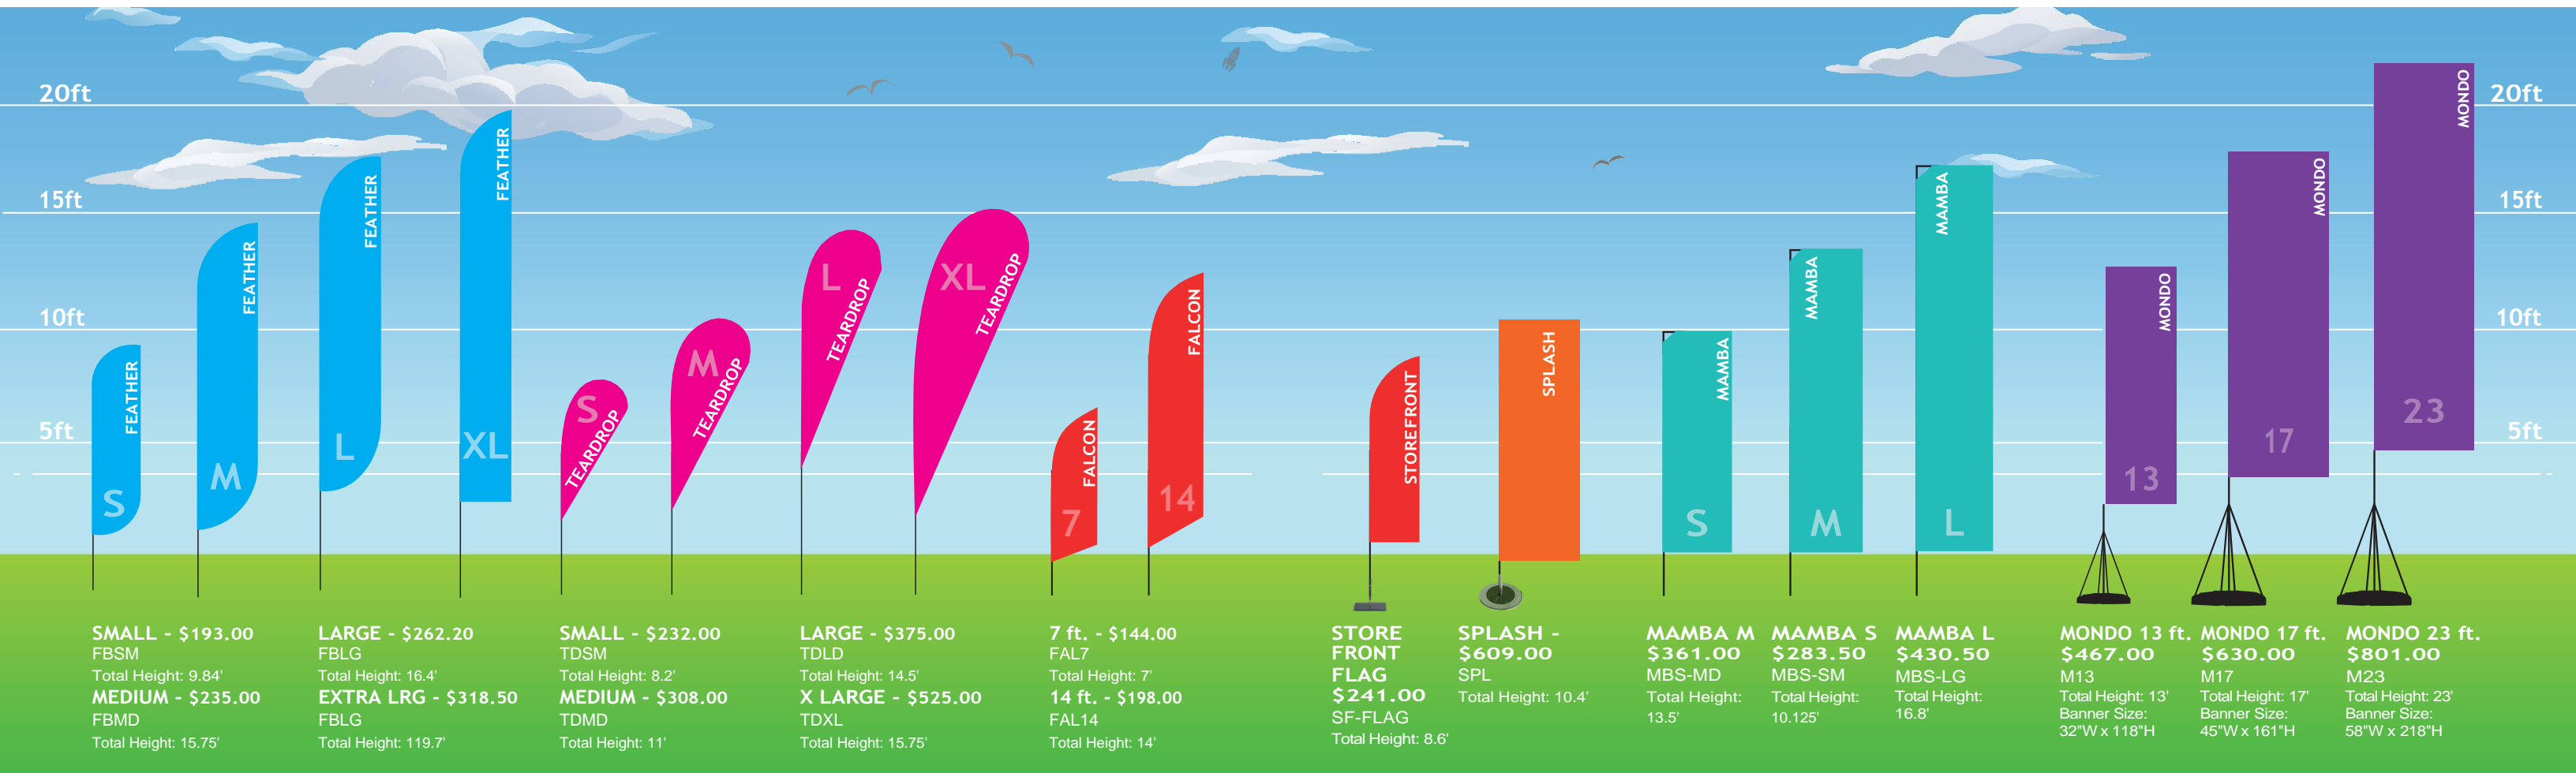

*Prices are for single-sided spike kits only.

*Prices are for stand only.

Single-Sided
Image is printed on 1 side of the banner for single-sided displays. The back side shows the see-through mirror image of the front side.
Material: Mesh Fabric

Double-Sided
Two single-sided banners are sewn back to back enabling a double-sided display. A block out material is sewn between the banners to prevent light from shining through.
Material: Mesh Fabric

STAND	SIZE	GRAPHIC	1	2-9	10-24	25-99
FEATHER	SMALL	SINGLE	193.00	186.00	179.00	170.00
		DOUBLE	228.00	222.00	217.00	211.00
	MEDIUM	SINGLE	235.00	229.00	224.00	218.00
		DOUBLE	273.00	268.00	262.00	257.00
	LARGE	SINGLE	262.20	257.00	252.00	246.50
		DOUBLE	315.00	310.00	304.00	298.00
X LARGE	SINGLE	318.00	313.00	307.00	302.00	
	DOUBLE	388.50	382.00	377.00	372.00	
FALCON	7 FT.	SINGLE	144.00	139.00	133.00	128.00
		DOUBLE	165.00	159.00	154.00	149.00
	14 FT.	SINGLE	198.00	193.00	188.00	183.00
		DOUBLE	220.00	215.00	209.00	204.00

*Price includes: single-sided printed banner, Square Base (Store Front Flag), Spike Base (Mamba), Splash Base (Splash) or Mondo Base (Mondo), travel bag (Mamba & Mondo) & poles.

Options

- Spike Base**
Perfect for displaying in the grass or dirt.
Price (Feather/Teardrop) (Falcon)
- XBase**
The standard X base for displaying on flat ground.
Size: Small, Medium, Large & XL
Price:
- Water Bag for X Base (Optional)**
- Water Base (Optional)**
For Feather, Teardrop & Mamba
- Fixed Mount Bases for Falcon \$11.00 (Optional)**
- Triangle Falcon Base**
For displaying in the grass or dirt for Falcon Flag.
Price: